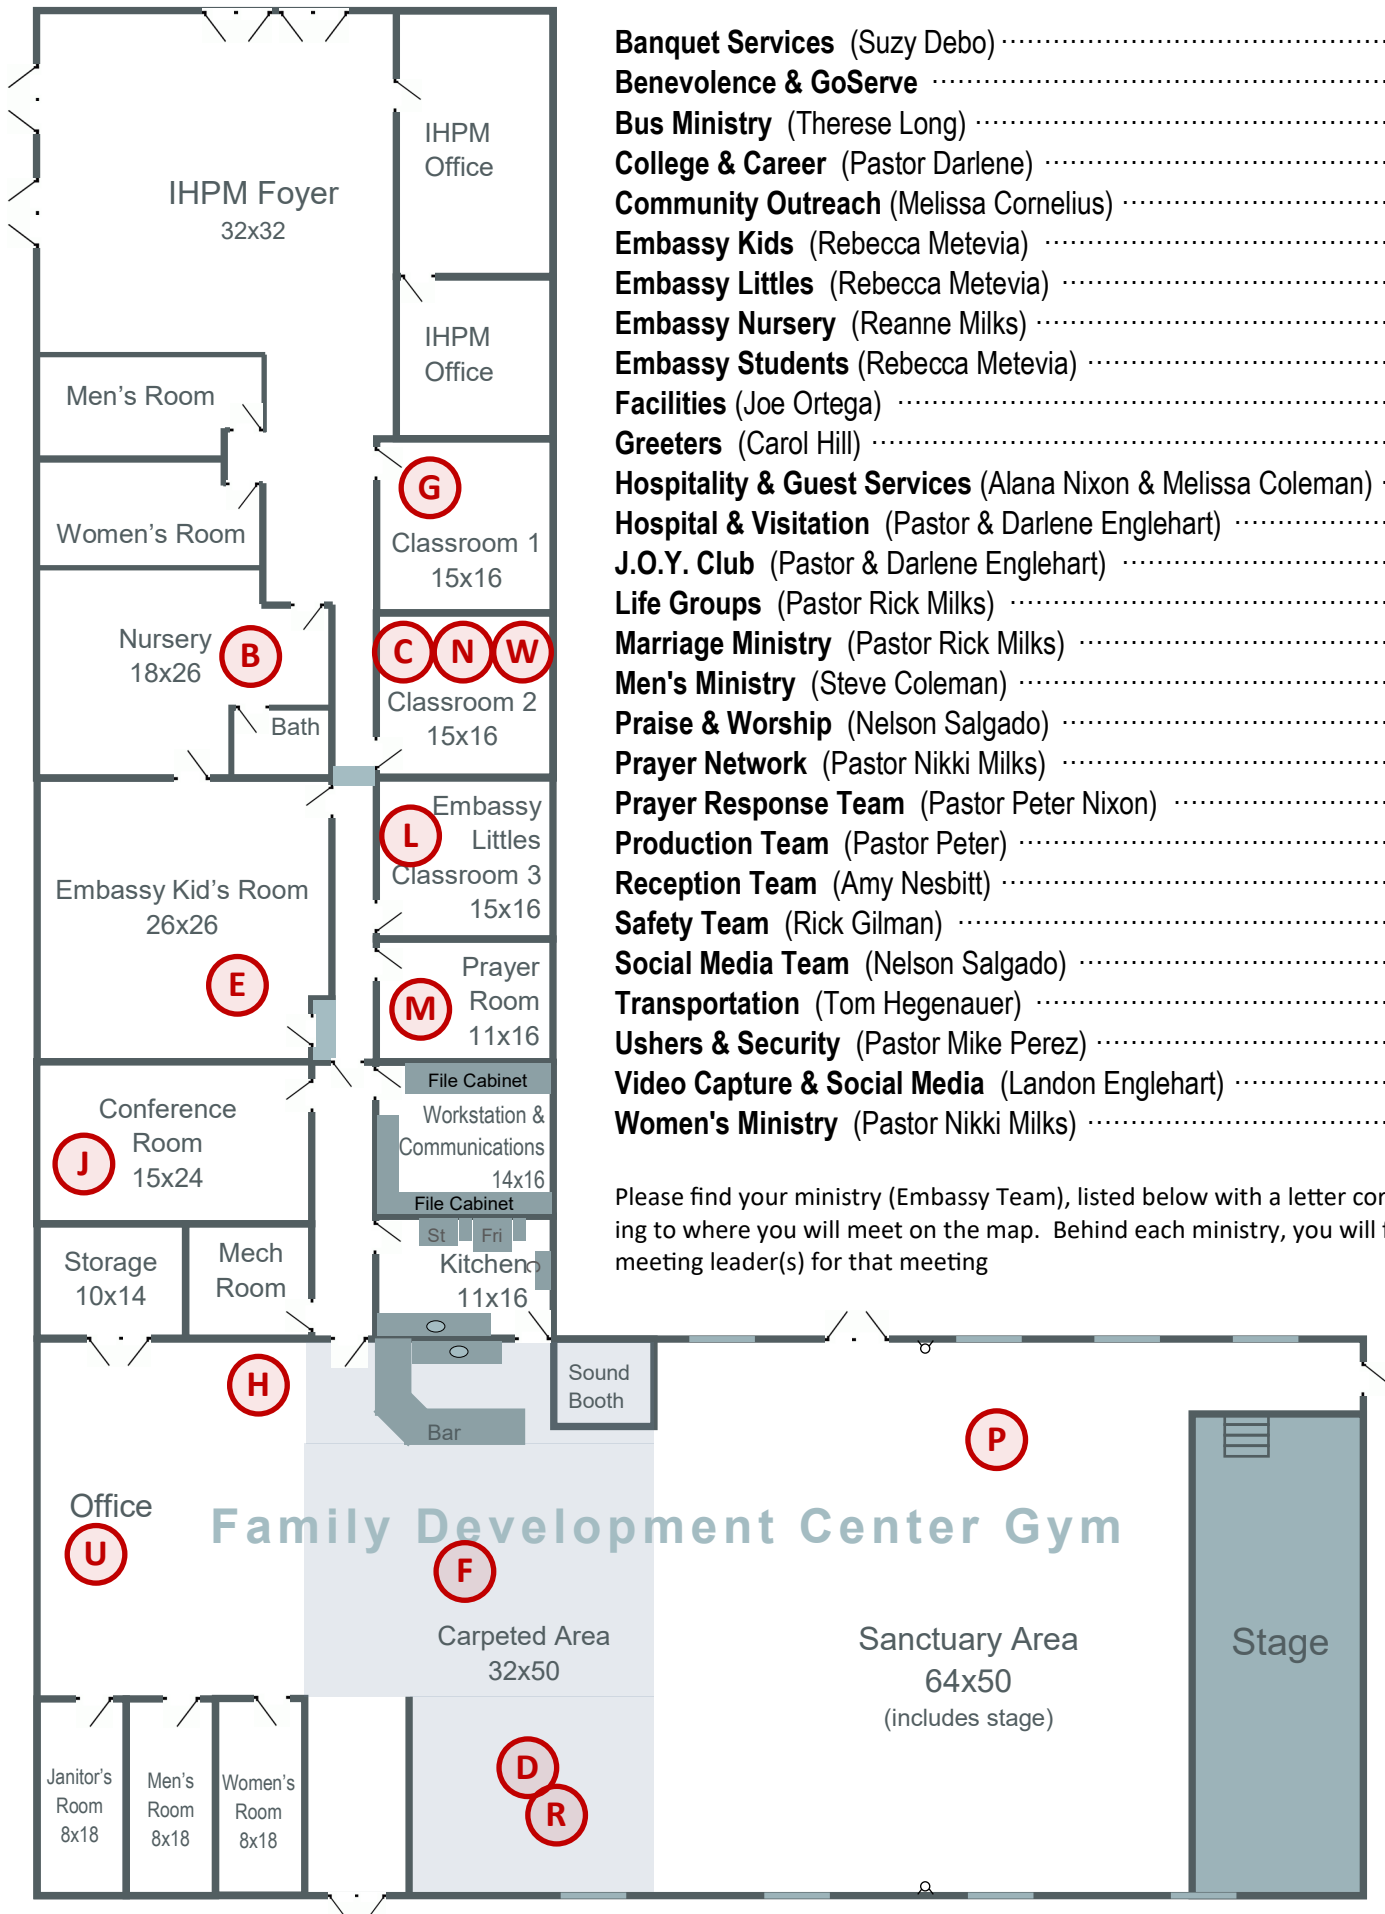

Redeeming Love Christian Embassy

Meets at 4521 Monitor Rd,
Bay City

- Banquet Services** (Suzy Debo) **D**
- Benevolence & GoServe** **C**
- Bus Ministry** (Therese Long) **B**
- College & Career** (Pastor Darlene) **J**
- Community Outreach** (Melissa Cornelius) **C**
- Embassy Kids** (Rebecca Metevia) **E**
- Embassy Littles** (Rebecca Metevia) **E**
- Embassy Nursery** (Reanne Milks) **E**
- Embassy Students** (Rebecca Metevia) **E**
- Facilities** (Joe Ortega) **F**
- Greeters** (Carol Hill) **G**
- Hospitality & Guest Services** (Alana Nixon & Melissa Coleman) **H**
- Hospital & Visitation** (Pastor & Darlene Englehart) **J**
- J.O.Y. Club** (Pastor & Darlene Englehart) **J**
- Life Groups** (Pastor Rick Milks) **L**
- Marriage Ministry** (Pastor Rick Milks) **L**
- Men's Ministry** (Steve Coleman) **M**
- Praise & Worship** (Nelson Salgado) **P**
- Prayer Network** (Pastor Nikki Milks) **N**
- Prayer Response Team** (Pastor Peter Nixon) **P**
- Production Team** (Pastor Peter) **P**
- Reception Team** (Amy Nesbitt) **R**
- Safety Team** (Rick Gilman) **U**
- Social Media Team** (Nelson Salgado) **P**
- Transportation** (Tom Hegenauer) **B**
- Ushers & Security** (Pastor Mike Perez) **U**
- Video Capture & Social Media** (Landon Englehart) **P**
- Women's Ministry** (Pastor Nikki Milks) **W**

Please find your ministry (Embassy Team), listed below with a letter corresponding to where you will meet on the map. Behind each ministry, you will find the meeting leader(s) for that meeting