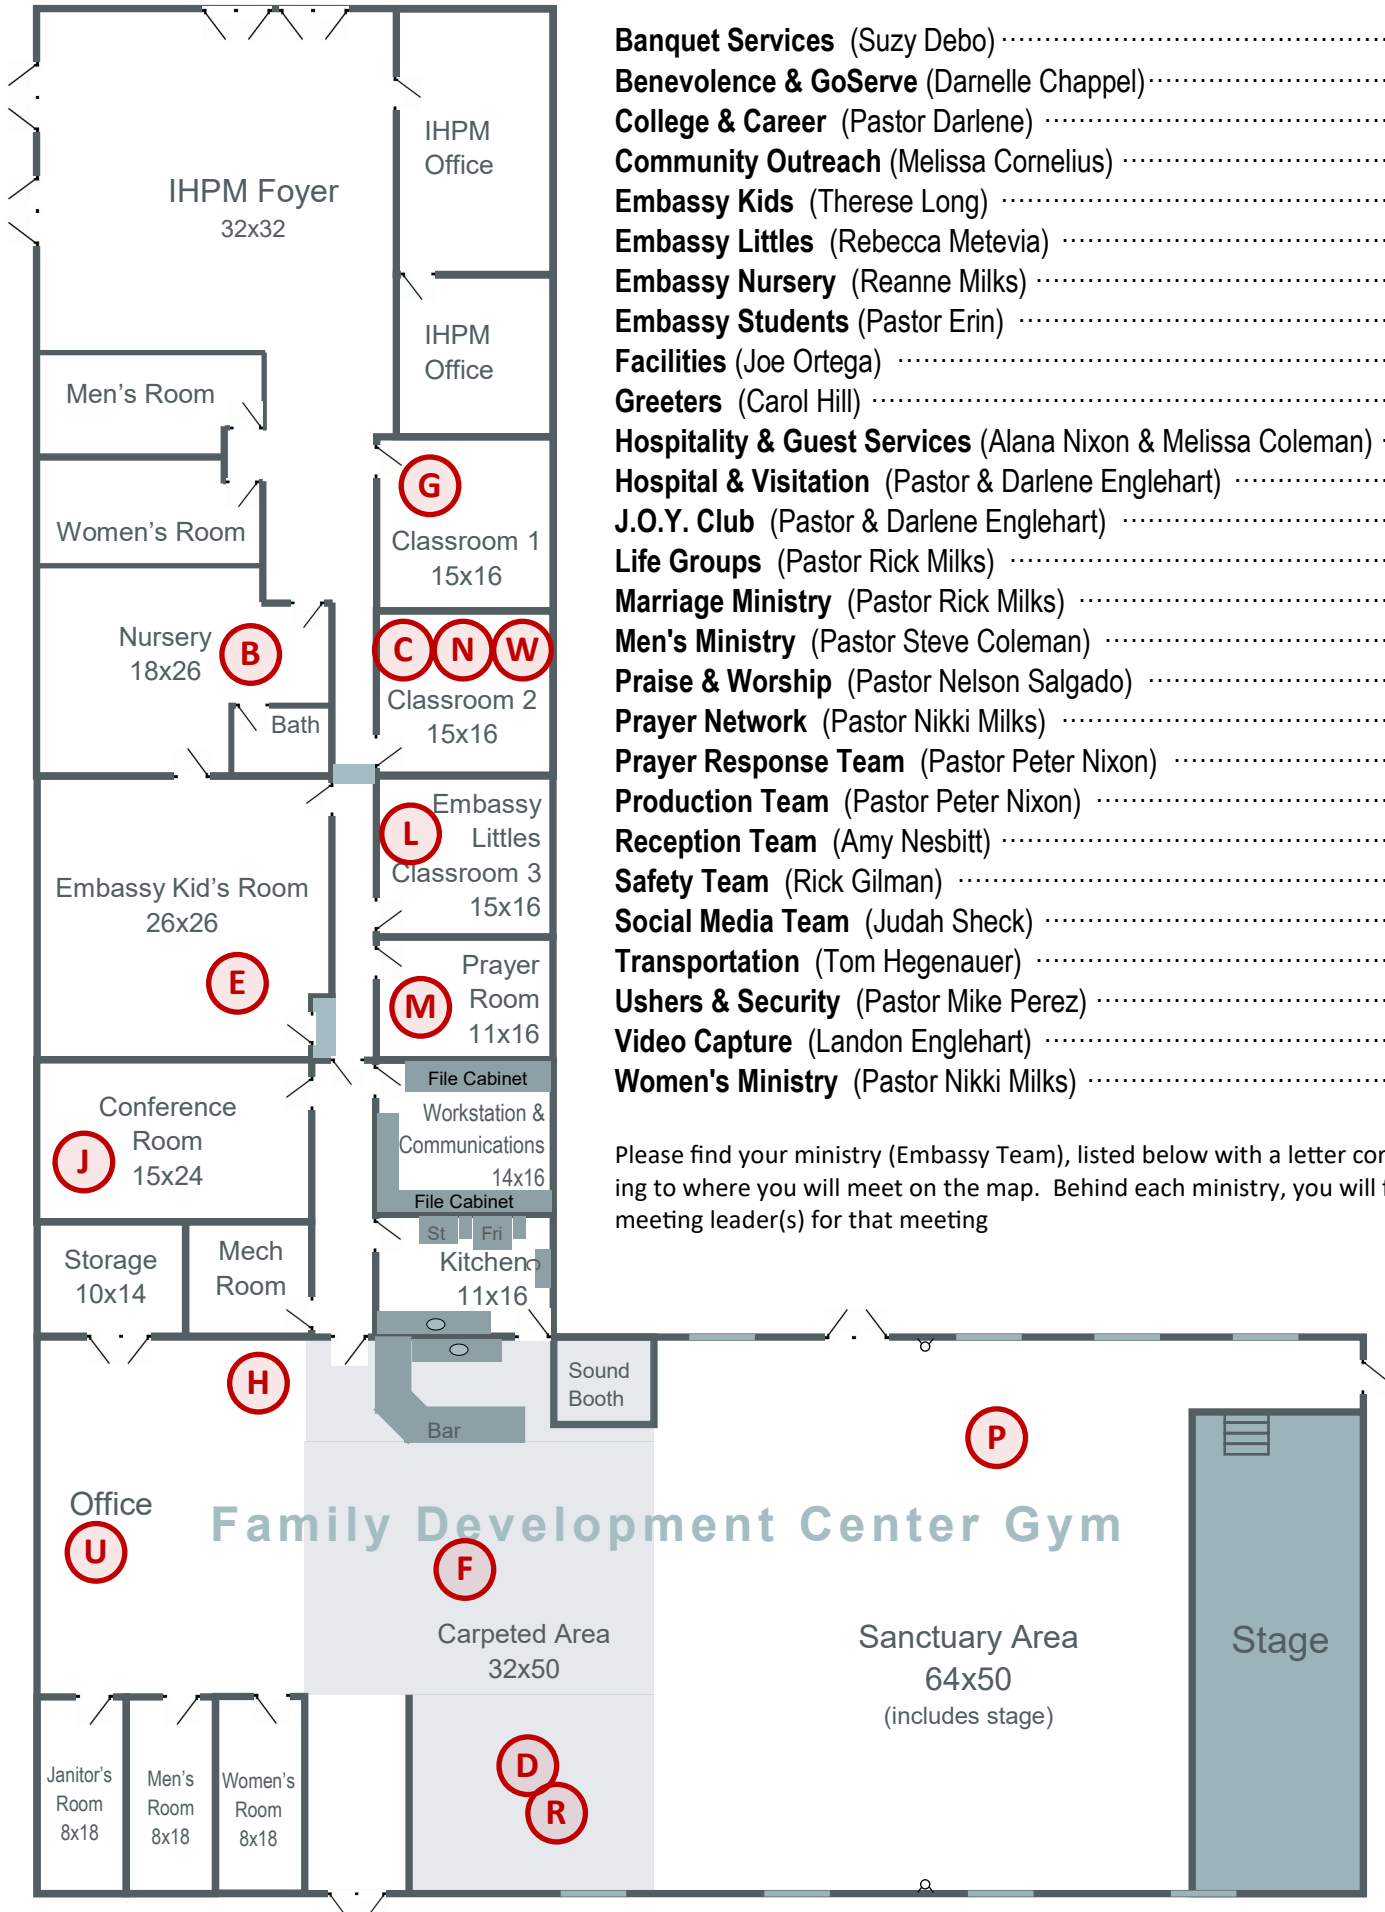

Redeeming Love Christian Embassy

Meets at 4521 Monitor Rd,
Bay City

- Banquet Services (Suzy Debo) **D**
- Benevolence & GoServe (Darnelle Chappel) **C**
- College & Career (Pastor Darlene) **J**
- Community Outreach (Melissa Cornelius) **C**
- Embassy Kids (Therese Long) **E**
- Embassy Littles (Rebecca Metevia) **E**
- Embassy Nursery (Reanne Milks) **E**
- Embassy Students (Pastor Erin) **E**
- Facilities (Joe Ortega) **F**
- Greeters (Carol Hill) **G**
- Hospitality & Guest Services (Alana Nixon & Melissa Coleman) **H**
- Hospital & Visitation (Pastor & Darlene Englehart) **J**
- J.O.Y. Club (Pastor & Darlene Englehart) **J**
- Life Groups (Pastor Rick Milks) **L**
- Marriage Ministry (Pastor Rick Milks) **L**
- Men's Ministry (Pastor Steve Coleman) **M**
- Praise & Worship (Pastor Nelson Salgado) **P**
- Prayer Network (Pastor Nikki Milks) **N**
- Prayer Response Team (Pastor Peter Nixon) **P**
- Production Team (Pastor Peter Nixon) **P**
- Reception Team (Amy Nesbitt) **R**
- Safety Team (Rick Gilman) **U**
- Social Media Team (Judah Sheck) **P**
- Transportation (Tom Hegenauer) **B**
- Ushers & Security (Pastor Mike Perez) **U**
- Video Capture (Landon Englehart) **P**
- Women's Ministry (Pastor Nikki Milks) **W**

Please find your ministry (Embassy Team), listed below with a letter corresponding to where you will meet on the map. Behind each ministry, you will find the meeting leader(s) for that meeting